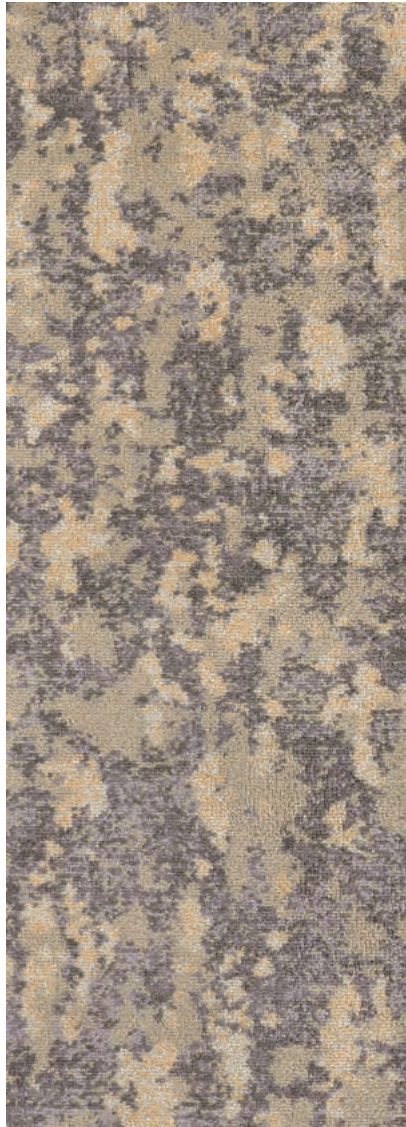

ALUMINA
147144-7