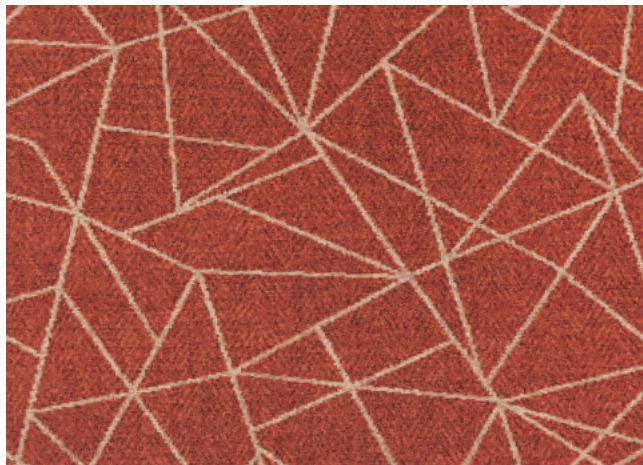

CADMIUM

153391-8