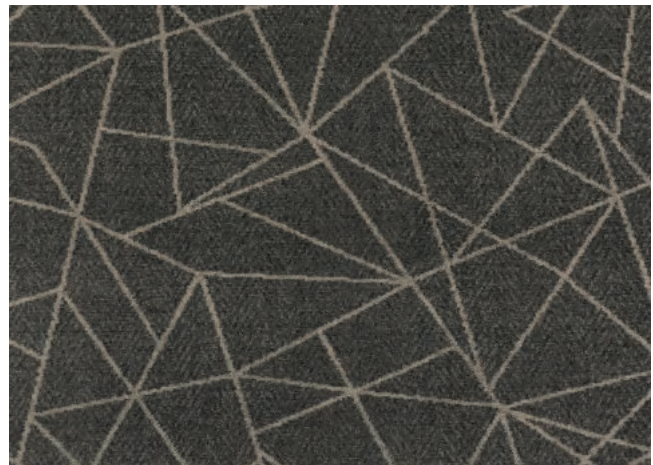

153391-1

**CADMIUM**

153391-8

**QUARTZ**

153391-5

L I  ~~| /~~  E A

This design sees fragmented shapes sitting on top of a smart herringbone base layer. Clean sharp lines interlink creating a multi directional pattern featuring a statement colour which is distinct from the background. Linea Cadmium features a strong warm red background colour in contrast to the four other more neutral colourways.