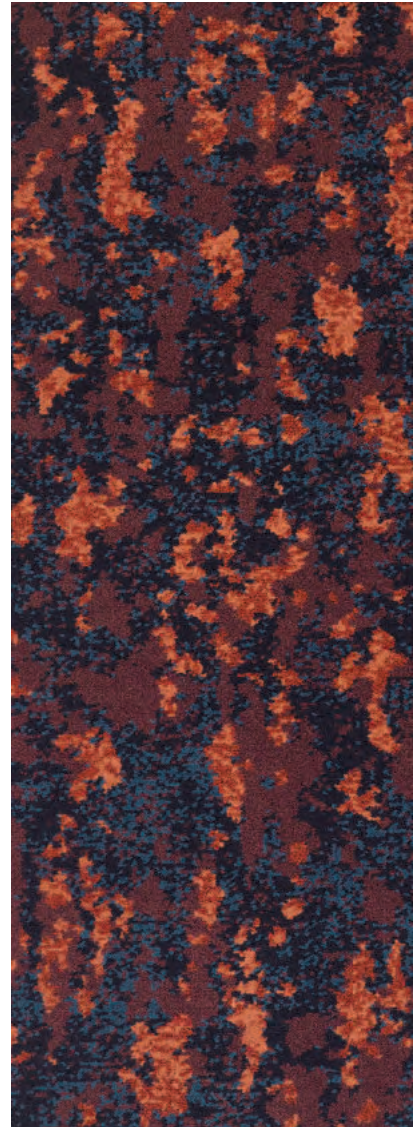

OXIDE
155146-1

Calx is an organic design which includes three colourways – two with neutral tones reminiscent of lichen and one with bold oxide red and deep blue tones similar to lava.